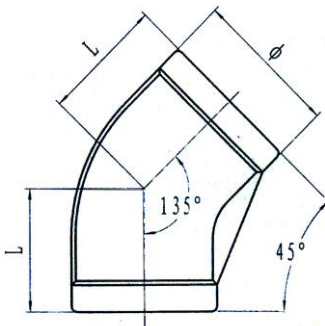

Elbows

Stainless steel 1.4408

Max. operating pressure max. 20 bar
Max. operating temperature max. 175 °C

253.13-ES

90° elbow, female-female, Rp thread acc. to ISO 7-1

| Art. No. | Type No. | Thread | A mm | B mm |
|----------|-----------|--------|------|------|
| 112666 | 253.11-ES | Rp 1/8 | 16.4 | 16.4 |
| 112667 | 253.12-ES | Rp 1/4 | 19.2 | 20.0 |
| 112668 | 253.13-ES | Rp 3/8 | 22.5 | 23.5 |
| 112669 | 253.21-ES | Rp 1/2 | 27.4 | 27.4 |
| 112670 | 253.22-ES | Rp 3/4 | 31.1 | 32.2 |
| 112671 | 253.23-ES | Rp 1 | 36.9 | 40.0 |

253.46-ES

45° elbow, female-female, Rp thread acc. to ISO 7-1

| Art. No. | Type No. | Thread | L mm | Ø mm |
|----------|-----------|--------|------|------|
| 112672 | 253.41-ES | Rp 1/8 | 15.6 | 16.5 |
| 112673 | 253.42-ES | Rp 1/4 | 15.9 | 19.9 |
| 112674 | 253.43-ES | Rp 3/8 | 17.6 | 23.5 |
| 112675 | 253.44-ES | Rp 1/2 | 19.2 | 27.6 |
| 112676 | 253.45-ES | Rp 3/4 | 22.8 | 32.5 |
| 112677 | 253.46-ES | Rp 1 | 26.7 | 40.0 |

253.18-ES

90° elbow, female-male, female thread: Rp thread acc. to ISO 7-1, male thread: R thread acc. to ISO 7-1

| Art. No. | Type No. | Female Thread | Male Thread | H mm | L mm |
|----------|-----------|---------------|-------------|------|------|
| 112678 | 253.15-ES | Rp 1/8 | R 1/8 | 17.0 | 24.0 |
| 112679 | 253.16-ES | Rp 1/4 | R 1/4 | 20.0 | 28.0 |
| 112680 | 253.17-ES | Rp 3/8 | R 3/8 | 22.0 | 32.0 |
| 112681 | 253.18-ES | Rp 1/2 | R 1/2 | 27.0 | 38.0 |
| 112682 | 253.19-ES | Rp 3/4 | R 3/4 | 32.0 | 45.0 |
| 112683 | 253.20-ES | Rp 1 | R 1 | 37.0 | 52.0 |

253.66-ES

X-distributor, 4 x female, Rp thread acc. to ISO 7-1

| Art. No. | Type No. | Thread | A mm |
|----------|-----------|--------|------|
| 112684 | 253.61-ES | Rp 1/8 | 19.0 |
| 112685 | 253.62-ES | Rp 1/4 | 19.0 |
| 112686 | 253.63-ES | Rp 3/8 | 23.0 |
| 112687 | 253.64-ES | Rp 1/2 | 27.0 |
| 112688 | 253.65-ES | Rp 3/4 | 32.0 |
| 112689 | 253.66-ES | Rp 1 | 38.0 |