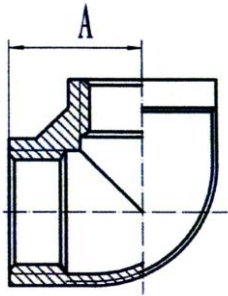

Elbows

Stainless steel 1.4408

Max. operating pressure max. 20 bar
Max. operating temperature max. 175 °C

253.13-ES

90° elbow, female-female, Rp thread acc. to ISO 7-1

| Art. No. | Type No. | Thread | A mm | B mm |
|----------|-----------|--------|------|------|
| 112666 | 253.11-ES | Rp 1/8 | 16.4 | 16.4 |
| 112667 | 253.12-ES | Rp 1/4 | 19.2 | 20.0 |
| 112668 | 253.13-ES | Rp 3/8 | 22.5 | 23.5 |
| 112669 | 253.21-ES | Rp 1/2 | 27.4 | 27.4 |
| 112670 | 253.22-ES | Rp 3/4 | 31.1 | 32.2 |
| 112671 | 253.23-ES | Rp 1 | 36.9 | 40.0 |

253.46-ES

45° elbow, female-female, Rp thread acc. to ISO 7-1

| Art. No. | Type No. | Thread | L mm | Ø mm |
|----------|-----------|--------|------|------|
| 112672 | 253.41-ES | Rp 1/8 | 15.6 | 16.5 |
| 112673 | 253.42-ES | Rp 1/4 | 15.9 | 19.9 |
| 112674 | 253.43-ES | Rp 3/8 | 17.6 | 23.5 |
| 112675 | 253.44-ES | Rp 1/2 | 19.2 | 27.6 |
| 112676 | 253.45-ES | Rp 3/4 | 22.8 | 32.5 |
| 112677 | 253.46-ES | Rp 1 | 26.7 | 40.0 |

253.18-ES

90° elbow, female-male, female thread: Rp thread acc. to ISO 7-1, male thread: R thread acc. to ISO 7-1

| Art. No. | Type No. | Female Thread | Male Thread | H mm | L mm |
|----------|-----------|---------------|-------------|------|------|
| 112678 | 253.15-ES | Rp 1/8 | R 1/8 | 17.0 | 24.0 |
| 112679 | 253.16-ES | Rp 1/4 | R 1/4 | 20.0 | 28.0 |
| 112680 | 253.17-ES | Rp 3/8 | R 3/8 | 22.0 | 32.0 |
| 112681 | 253.18-ES | Rp 1/2 | R 1/2 | 27.0 | 38.0 |
| 112682 | 253.19-ES | Rp 3/4 | R 3/4 | 32.0 | 45.0 |
| 112683 | 253.20-ES | Rp 1 | R 1 | 37.0 | 52.0 |

253.66-ES

X-distributor, 4 x female, Rp thread acc. to ISO 7-1

| Art. No. | Type No. | Thread | A mm |
|----------|-----------|--------|------|
| 112684 | 253.61-ES | Rp 1/8 | 19.0 |
| 112685 | 253.62-ES | Rp 1/4 | 19.0 |
| 112686 | 253.63-ES | Rp 3/8 | 23.0 |
| 112687 | 253.64-ES | Rp 1/2 | 27.0 |
| 112688 | 253.65-ES | Rp 3/4 | 32.0 |
| 112689 | 253.66-ES | Rp 1 | 38.0 |