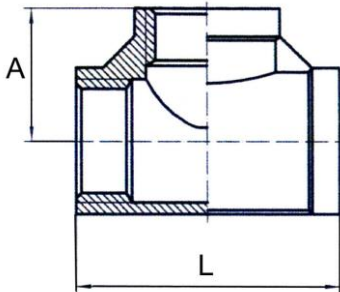

253.46-ES

45° elbow, female-female, Rp thread acc. to ISO 7-1

| Art. No. | Type No. | Thread | L mm | Ø mm |
|----------|-----------|--------|------|------|
| 112672 | 253.41-ES | Rp 1/8 | 15.6 | 16.5 |
| 112673 | 253.42-ES | Rp 1/4 | 15.9 | 19.9 |
| 112674 | 253.43-ES | Rp 3/8 | 17.6 | 23.5 |
| 112675 | 253.44-ES | Rp 1/2 | 19.2 | 27.6 |
| 112676 | 253.45-ES | Rp 3/4 | 22.8 | 32.5 |
| 112677 | 253.46-ES | Rp 1 | 26.7 | 40.0 |

253.18-ES

90° elbow, female-male, female thread: Rp thread acc. to ISO 7-1, male thread: R thread acc. to ISO 7-1

| Art. No. | Type No. | Female Thread | Male Thread | H mm | L mm |
|----------|-----------|---------------|-------------|------|------|
| 112678 | 253.15-ES | Rp 1/8 | R 1/8 | 17.0 | 24.0 |
| 112679 | 253.16-ES | Rp 1/4 | R 1/4 | 20.0 | 28.0 |
| 112680 | 253.17-ES | Rp 3/8 | R 3/8 | 22.0 | 32.0 |
| 112681 | 253.18-ES | Rp 1/2 | R 1/2 | 27.0 | 38.0 |
| 112682 | 253.19-ES | Rp 3/4 | R 3/4 | 32.0 | 45.0 |
| 112683 | 253.20-ES | Rp 1 | R 1 | 37.0 | 52.0 |

253.66-ES

X-distributor, 4 x female, Rp thread acc. to ISO 7-1

| Art. No. | Type No. | Thread | A mm |
|----------|-----------|--------|------|
| 112684 | 253.61-ES | Rp 1/8 | 19.0 |
| 112685 | 253.62-ES | Rp 1/4 | 19.0 |
| 112686 | 253.63-ES | Rp 3/8 | 23.0 |
| 112687 | 253.64-ES | Rp 1/2 | 27.0 |
| 112688 | 253.65-ES | Rp 3/4 | 32.0 |
| 112689 | 253.66-ES | Rp 1 | 38.0 |

254.36-ES

Tee distributor, 3 x female, Rp thread acc. To ISO 7-1

| Art. No. | Type No. | Thread | L mm | A mm |
|----------|-----------|--------|------|------|
| 112690 | 254.33-ES | Rp 1/8 | 34.0 | 17.0 |
| 112691 | 254.34-ES | Rp 1/4 | 38.0 | 19.0 |
| 112692 | 254.35-ES | Rp 3/8 | 46.1 | 22.0 |
| 112693 | 254.36-ES | Rp 1/2 | 54.0 | 27.0 |
| 112694 | 254.37-ES | Rp 3/4 | 63.0 | 32.0 |
| 112695 | 254.38-ES | Rp 1 | 73.0 | 36.0 |