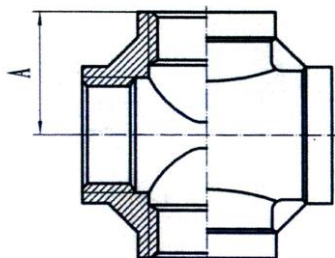

Elbows

Stainless steel 1.4408

Max. operating pressure max. 20 bar
Max. operating temperature max. 175 °C

253.13-ES

90° elbow, female-female, Rp thread acc. to ISO 7-1

| Art. No. | Type No. | Thread | A mm | B mm |
|----------|-----------|--------|------|------|
| 112666 | 253.11-ES | Rp 1/8 | 16.4 | 16.4 |
| 112667 | 253.12-ES | Rp 1/4 | 19.2 | 20.0 |
| 112668 | 253.13-ES | Rp 3/8 | 22.5 | 23.5 |
| 112669 | 253.21-ES | Rp 1/2 | 27.4 | 27.4 |
| 112670 | 253.22-ES | Rp 3/4 | 31.1 | 32.2 |
| 112671 | 253.23-ES | Rp 1 | 36.9 | 40.0 |

253.46-ES

45° elbow, female-female, Rp thread acc. to ISO 7-1

| Art. No. | Type No. | Thread | L mm | Ø mm |
|----------|-----------|--------|------|------|
| 112672 | 253.41-ES | Rp 1/8 | 15.6 | 16.5 |
| 112673 | 253.42-ES | Rp 1/4 | 15.9 | 19.9 |
| 112674 | 253.43-ES | Rp 3/8 | 17.6 | 23.5 |
| 112675 | 253.44-ES | Rp 1/2 | 19.2 | 27.6 |
| 112676 | 253.45-ES | Rp 3/4 | 22.8 | 32.5 |
| 112677 | 253.46-ES | Rp 1 | 26.7 | 40.0 |

253.18-ES

90° elbow, female-male, female thread: Rp thread acc. to ISO 7-1, male thread: R thread acc. to ISO 7-1

| Art. No. | Type No. | Female Thread | Male Thread | H mm | L mm |
|----------|-----------|---------------|-------------|------|------|
| 112678 | 253.15-ES | Rp 1/8 | R 1/8 | 17.0 | 24.0 |
| 112679 | 253.16-ES | Rp 1/4 | R 1/4 | 20.0 | 28.0 |
| 112680 | 253.17-ES | Rp 3/8 | R 3/8 | 22.0 | 32.0 |
| 112681 | 253.18-ES | Rp 1/2 | R 1/2 | 27.0 | 38.0 |
| 112682 | 253.19-ES | Rp 3/4 | R 3/4 | 32.0 | 45.0 |
| 112683 | 253.20-ES | Rp 1 | R 1 | 37.0 | 52.0 |

253.66-ES

X-distributor, 4 x female, Rp thread acc. to ISO 7-1

| Art. No. | Type No. | Thread | A mm |
|----------|-----------|--------|------|
| 112684 | 253.61-ES | Rp 1/8 | 19.0 |
| 112685 | 253.62-ES | Rp 1/4 | 19.0 |
| 112686 | 253.63-ES | Rp 3/8 | 23.0 |
| 112687 | 253.64-ES | Rp 1/2 | 27.0 |
| 112688 | 253.65-ES | Rp 3/4 | 32.0 |
| 112689 | 253.66-ES | Rp 1 | 38.0 |