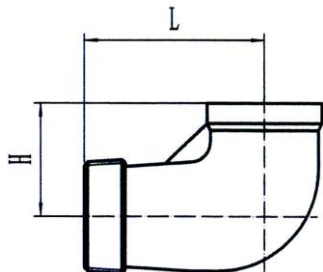

Elbows

Stainless steel 1.4408

Max. operating pressure max. 20 bar
Max. operating temperature max. 175 °C

253.13-ES

90° elbow, female-female, Rp thread acc. to ISO 7-1

| Art. No. | Type No. | Thread | A mm | B mm |
|----------|-----------|--------|------|------|
| 112666 | 253.11-ES | Rp 1/8 | 16.4 | 16.4 |
| 112667 | 253.12-ES | Rp 1/4 | 19.2 | 20.0 |
| 112668 | 253.13-ES | Rp 3/8 | 22.5 | 23.5 |
| 112669 | 253.21-ES | Rp 1/2 | 27.4 | 27.4 |
| 112670 | 253.22-ES | Rp 3/4 | 31.1 | 32.2 |
| 112671 | 253.23-ES | Rp 1 | 36.9 | 40.0 |

253.46-ES

45° elbow, female-female, Rp thread acc. to ISO 7-1

| Art. No. | Type No. | Thread | L mm | Ø mm |
|----------|-----------|--------|------|------|
| 112672 | 253.41-ES | Rp 1/8 | 15.6 | 16.5 |
| 112673 | 253.42-ES | Rp 1/4 | 15.9 | 19.9 |
| 112674 | 253.43-ES | Rp 3/8 | 17.6 | 23.5 |
| 112675 | 253.44-ES | Rp 1/2 | 19.2 | 27.6 |
| 112676 | 253.45-ES | Rp 3/4 | 22.8 | 32.5 |
| 112677 | 253.46-ES | Rp 1 | 26.7 | 40.0 |

253.18-ES

90° elbow, female-male, female thread: Rp thread acc. to ISO 7-1, male thread: R thread acc. to ISO 7-1

| Art. No. | Type No. | Female Thread | Male Thread | H mm | L mm |
|----------|-----------|---------------|-------------|------|------|
| 112678 | 253.15-ES | Rp 1/8 | R 1/8 | 17.0 | 24.0 |
| 112679 | 253.16-ES | Rp 1/4 | R 1/4 | 20.0 | 28.0 |
| 112680 | 253.17-ES | Rp 3/8 | R 3/8 | 22.0 | 32.0 |
| 112681 | 253.18-ES | Rp 1/2 | R 1/2 | 27.0 | 38.0 |
| 112682 | 253.19-ES | Rp 3/4 | R 3/4 | 32.0 | 45.0 |
| 112683 | 253.20-ES | Rp 1 | R 1 | 37.0 | 52.0 |

253.66-ES

X-distributor, 4 x female, Rp thread acc. to ISO 7-1

| Art. No. | Type No. | Thread | A mm |
|----------|-----------|--------|------|
| 112684 | 253.61-ES | Rp 1/8 | 19.0 |
| 112685 | 253.62-ES | Rp 1/4 | 19.0 |
| 112686 | 253.63-ES | Rp 3/8 | 23.0 |
| 112687 | 253.64-ES | Rp 1/2 | 27.0 |
| 112688 | 253.65-ES | Rp 3/4 | 32.0 |
| 112689 | 253.66-ES | Rp 1 | 38.0 |